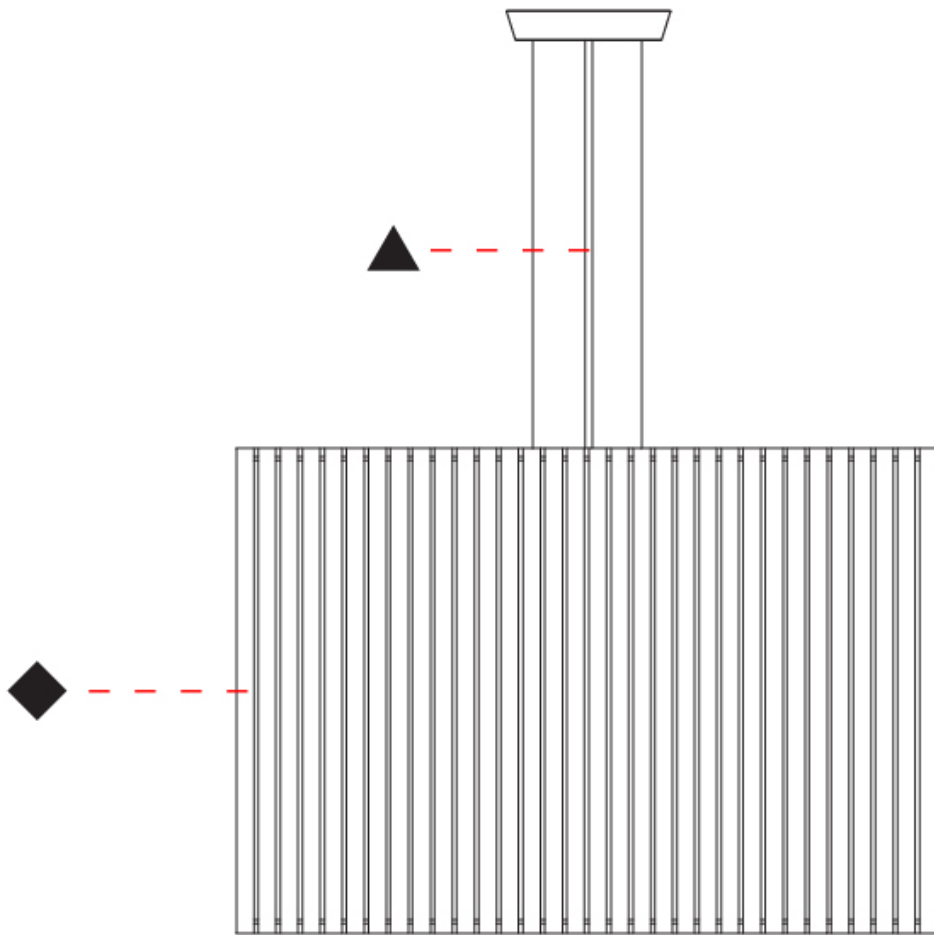

LUZ OCULTA WOOD SUSPENSION

D51035-

PROJECT

TYPE

SPECIFIER

QUANTITY

DATE

D