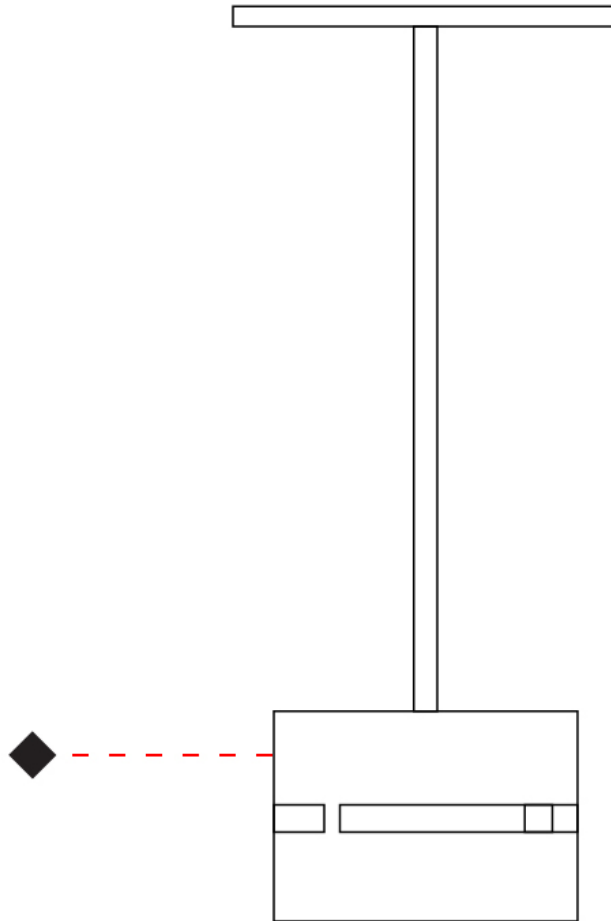

LUZ OCULTA METAL SUSPENSION

D51032-

PROJECT _____

TYPE _____

SPECIFIER _____

QUANTITY _____

DATE _____

D