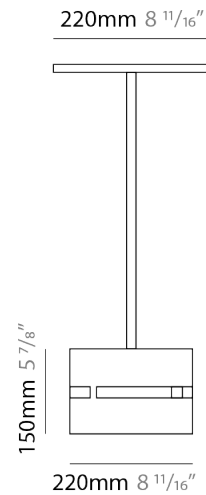

PROJECT	_____
TYPE	_____
SPECIFIER	_____
QUANTITY	_____
DATE	_____

LUZ OCULTA METAL SUSPENSION

D51032-

base number   Finish
Options

1. To build a product code in our configurator select the specify button on the base model # product page
2. To build a manual product code on this datasheet choose from the options listed below in blue font and add the suffix to the base model #

GENERAL

Series: Luz Oculta
Subseries: Luz Oculta Metal
Brand: Fambuena
Division: Design
Mounting Type: Suspension
Mounting Location: Ceiling
Subcategory: Pendant

PHYSICAL

Shape: Rectangle
Diameter (mm): 220
Diameter (in): 8 ¹¹/₁₆
Height (mm): 150
Height (in): 5 ⁷/₈
Light Distribution: Direct / Indirect
Fixture Finish: [BRA](#) / [BRZ](#) / [ABR](#)
Fixture Material: Metal
Cable Details: Cable length 2000mm / 79"

ELECTRICAL

Number of Lamps: 1
Lamp Type: LED Retrofit
Lamp Shape: A19
Bulb Included: Bulb Not Included
Max. Wattage Per Lamp (W): 5
Lamp Base: E26
Input Voltage (V): 120
Upon Request: 277Vac / GU24

LED

OPTICAL

RATINGS AND CERTIFICATIONS

Certified By: Certified for North American Standards
IP rating: IP20