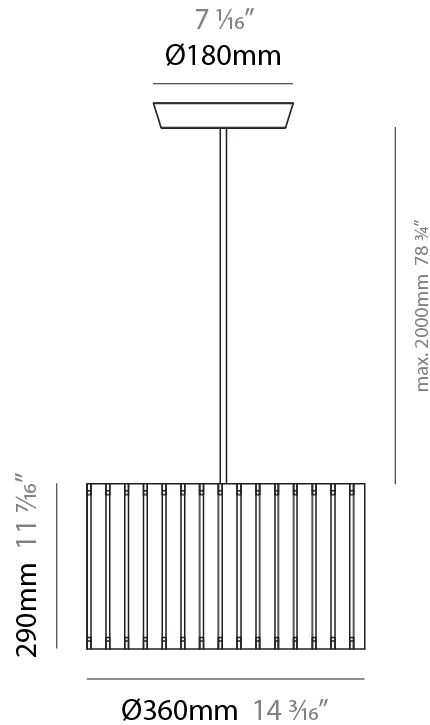

PROJECT	
TYPE	
SPECIFIER	
QUANTITY	
DATE	

LUZ OCULTA WOOD SUSPENSION

D51039-

base number	Finish Options	Finish Options

1. To build a product code in our configurator select the specify button on the base model # product page
2. To build a manual product code on this datasheet choose from the options listed below in blue font and add the suffix to the base model #

GENERAL

Series: Luz Oculta
Subseries: Luz Oculta Wood
Brand: Fambuena
Division: Design
Mounting Type: Suspension
Mounting Location: Ceiling
Subcategory: Pendant

PHYSICAL

Shape: Rectangle
Diameter (mm): 360
Diameter (in): 14 ³/₁₆
Height (mm): 290
Height (in): 11 ⁷/₁₆
Light Distribution: Direct / Indirect
Fixture Finish: DOW / NAT
Holder Finish: BRA / BRZ
Fixture Material: Metal / Wood
Cable Details: Cable length 2000mm / 79"

ELECTRICAL

Number of Lamps: 1
Lamp Type: LED Retrofit
Lamp Shape: A19
Bulb Included: Bulb Not Included
Max. Wattage Per Lamp (W): 7
Lamp Base: E26
Input Voltage (V): 120
Upon Request: 277Vac / GU24

LED

OPTICAL

RATINGS AND CERTIFICATIONS

Certified By: Certified for North American Standards
IP rating: IP20