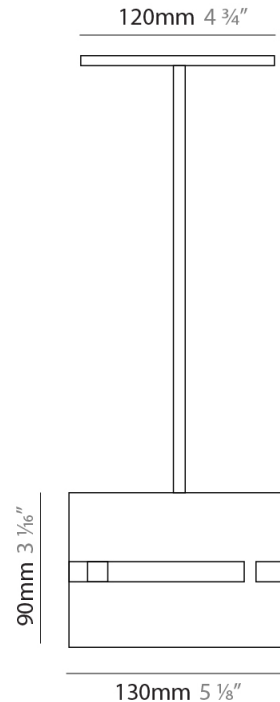

LUZ OCULTA METAL SUSPENSION

D51033-

base number   Finish
Options

1. To build a product code in our configurator select the specify button on the base model # product page
2. To build a manual product code on this datasheet choose from the options listed below in blue font and add the suffix to the base model #

GENERAL

Series: Luz Oculta
Subseries: Luz Oculta Metal
Brand: Fambuena
Division: Design
Mounting Type: Suspension
Mounting Location: Ceiling
Subcategory: Pendant

PHYSICAL

Shape: Rectangle
Diameter (mm): 130
Diameter (in): 5 1/8
Height (mm): 90
Height (in): 4 1/2
Light Distribution: Direct / Indirect
Fixture Finish: [BRA](#) / [BRZ](#) / [ABR](#)
Fixture Material: Metal
Cable Details: Cable length 2000mm / 79"

ELECTRICAL

Number of Lamps: 1
Lamp Type: LED Retrofit
Lamp Shape: T4
Bulb Included: Bulb Not Included
Max. Wattage Per Lamp (W): 5
Lamp Base: G9
Input Voltage (V): 120

LED

OPTICAL

RATINGS AND CERTIFICATIONS

Certified By: Certified for North American Standards
IP rating: IP20

PROJECT	_____
TYPE	_____
SPECIFIER	_____
QUANTITY	_____
DATE	_____