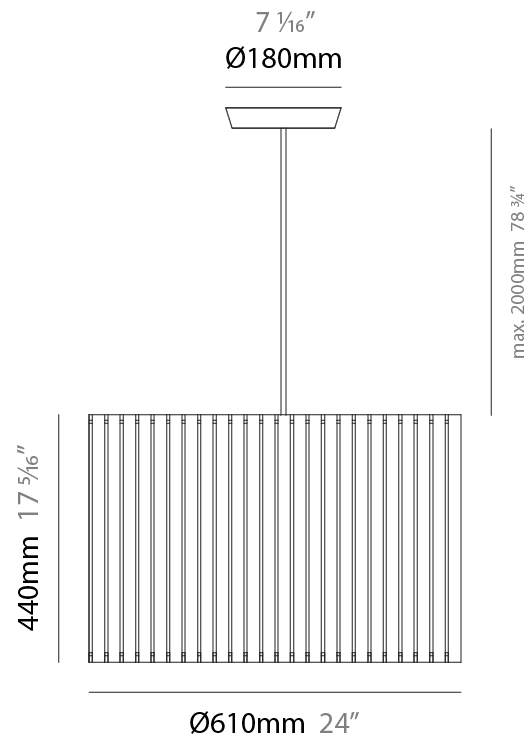

PROJECT	
TYPE	
SPECIFIER	
QUANTITY	
DATE	

LUZ OCULTA WOOD SUSPENSION

D51037- -
base number   Finish Options   Finish Options

1. To build a product code in our configurator select the specify button on the base model # product page
2. To build a manual product code on this datasheet choose from the options listed below in blue font and add the suffix to the base model #

GENERAL

Series: Luz Oculta
Subseries: Luz Oculta Wood
Brand: Fambuena
Division: Design
Mounting Type: Suspension
Mounting Location: Ceiling
Subcategory: Pendant

PHYSICAL

Shape: Rectangle
Diameter (mm): 610
Diameter (in): 24
Height (mm): 440
Height (in): 17 ⁵/₁₆
Light Distribution: Direct / Indirect
Fixture Finish: DOW / NAT
Holder Finish: BRA / BRZ
Fixture Material: Metal / Wood
Cable Details: Cable length 2000mm / 79"

ELECTRICAL

Number of Lamps: 1
Lamp Type: LED Retrofit
Lamp Shape: A19
Bulb Included: Bulb Not Included
Max. Wattage Per Lamp (W): 12
Lamp Base: E26
Input Voltage (V): 120
Upon Request: 277Vac / GU24

LED

OPTICAL

RATINGS AND CERTIFICATIONS

Certified By: Certified for North American Standards
IP rating: IP20