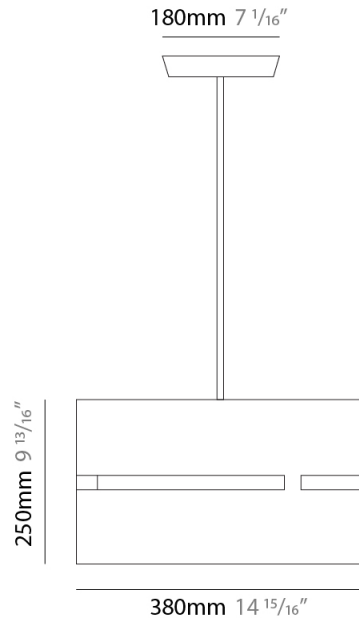

LUZ OCULTA METAL SUSPENSION

D51031-

base number   Finish
Options

1. To build a product code in our configurator select the specify button on the base model # product page
2. To build a manual product code on this datasheet choose from the options listed below in blue font and add the suffix to the base model #

GENERAL

Series: Luz Oculta
Subseries: Luz Oculta Metal
Brand: Fambuena
Division: Design
Mounting Type: Suspension
Mounting Location: Ceiling
Subcategory: Pendant

PHYSICAL

Shape: Rectangle
Diameter (mm): 380
Diameter (in): 14 ¹⁵/₁₆
Height (mm): 250
Height (in): 10
Light Distribution: Direct / Indirect
Fixture Finish: [BRA](#) / [BRZ](#) / [ABR](#)
Fixture Material: Metal
Cable Details: Cable length 2000mm / 79"

ELECTRICAL

Number of Lamps: 1
Lamp Type: LED Retrofit
Lamp Shape: A19
Bulb Included: Bulb Not Included
Max. Wattage Per Lamp (W): 8
Lamp Base: E26
Input Voltage (V): 120
Upon Request: 277Vac / GU24

LED

OPTICAL

RATINGS AND CERTIFICATIONS

Certified By: Certified for North American Standards
IP rating: IP20