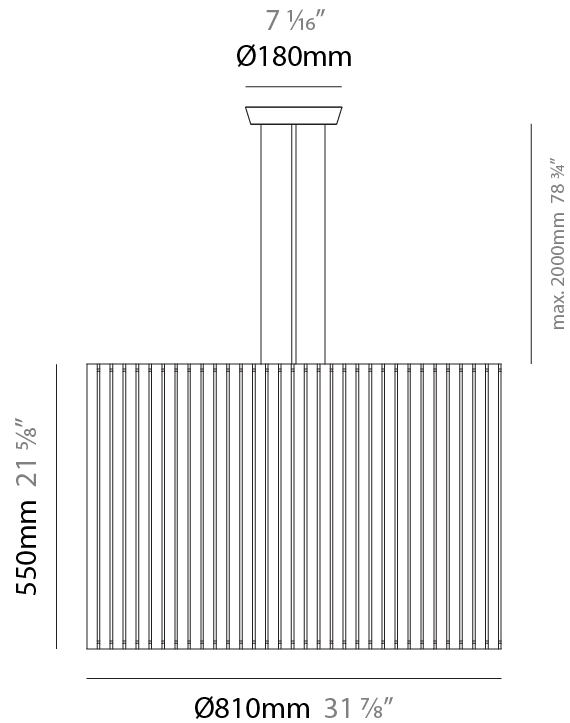

LUZ OCULTA WOOD SUSPENSION

D51035- _____ - _____
base number   Finish   Finish
                         Options   Options

1. To build a product code in our configurator select the specify button on the base model # product page
2. To build a manual product code on this datasheet choose from the options listed below in blue font and add the suffix to the base model #

GENERAL

Series: Luz Oculta
Subseries: Luz Oculta Wood
Brand: Fambuena
Division: Design
Mounting Type: Suspension
Mounting Location: Ceiling
Subcategory: Pendant

PHYSICAL

Shape: Rectangle
Diameter (mm): 810
Diameter (in): 31 ⁷/₈
Height (mm): 550
Height (in): 21 ⁵/₈
Light Distribution: Direct / Indirect
Fixture Finish: [DOW / NAT](#)
Holder Finish: BRA / BRZ
Fixture Material: Metal / Wood
Cable Details: Cable length 2000mm / 79"

ELECTRICAL

Number of Lamps: 3
Lamp Type: LED Retrofit
Lamp Shape: A19
Bulb Included: Bulb Not Included
Total Output Wattage (W): 36
Max. Wattage Per Lamp (W): 12
Lamp Base: E26
Input Voltage (V): 120
Upon Request: 277Vac / GU24

LED

OPTICAL

RATINGS AND CERTIFICATIONS

Certified By: Certified for North American Standards
IP rating: IP20