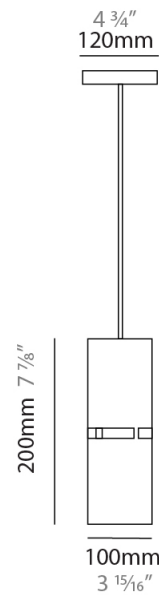

PROJECT	
TYPE	
SPECIFIER	
QUANTITY	
DATE	

LUZ OCULTA METAL SUSPENSION

D51034-

base number   Finish
Options

1. To build a product code in our configurator select the specify button on the base model # product page
2. To build a manual product code on this datasheet choose from the options listed below in blue font and add the suffix to the base model #

GENERAL

Series: Luz Oculta
Subseries: Luz Oculta Metal
Brand: Fambuena
Division: Design
Mounting Type: Suspension
Mounting Location: Ceiling
Subcategory: Pendant

PHYSICAL

Shape: Rectangle
Diameter (mm): 100
Diameter (in): 3 ¹⁵/₁₆
Height (mm): 200
Height (in): 7 ⁷/₈
Light Distribution: Direct / Indirect
Fixture Finish: [BRA](#) / [BRZ](#) / [ABR](#)
Fixture Material: Metal
Cable Details: Cable length 2000mm / 79"

ELECTRICAL

Number of Lamps: 1
Lamp Type: LED Retrofit
Lamp Shape: T4
Bulb Included: Bulb Not Included
Max. Wattage Per Lamp (W): 5
Lamp Base: G9
Input Voltage (V): 120

LED

OPTICAL

RATINGS AND CERTIFICATIONS

Certified By: Certified for North American Standards
IP rating: IP20