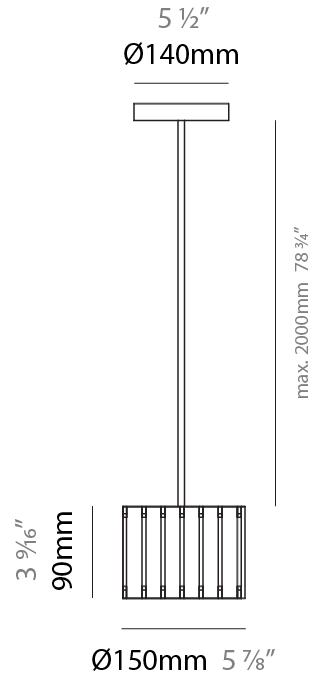

PROJECT	
TYPE	
SPECIFIER	
QUANTITY	
DATE	

LUZ OCULTA WOOD SUSPENSION

D51043- -
base number   Finish Options   Finish Options

1. To build a product code in our configurator select the specify button on the base model # product page
2. To build a manual product code on this datasheet choose from the options listed below in blue font and add the suffix to the base model #

GENERAL

Series: Luz Oculta
Subseries: Luz Oculta Wood
Brand: Fambuena
Division: Design
Mounting Type: Suspension
Mounting Location: Ceiling
Subcategory: Pendant

PHYSICAL

Shape: Rectangle
Diameter (mm): 150
Diameter (in): 5 7/8
Height (mm): 90
Height (in): 3 9/16
Light Distribution: Direct / Indirect
Fixture Finish: [DOW / NAT](#)
Holder Finish: [BRA / BRZ](#)
Fixture Material: Metal / Wood
Cable Details: Cable length 2000mm / 79"

ELECTRICAL

Number of Lamps: 1
Lamp Type: LED Retrofit
Lamp Shape: T4
Bulb Included: Bulb Not Included
Max. Wattage Per Lamp (W): 3
Lamp Base: G9
Input Voltage (V): 120

LED

OPTICAL

RATINGS AND CERTIFICATIONS

Certified By: Certified for North American Standards
IP rating: IP20