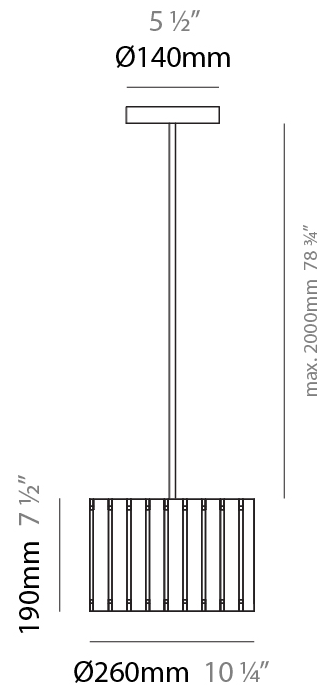

PROJECT	
TYPE	
SPECIFIER	
QUANTITY	
DATE	

LUZ OCULTA WOOD SUSPENSION

D51041- -
base number   Finish Options   Finish Options

1. To build a product code in our configurator select the specify button on the base model # product page
2. To build a manual product code on this datasheet choose from the options listed below in blue font and add the suffix to the base model #

GENERAL

Series: Luz Oculta
Subseries: Luz Oculta Wood
Brand: Fambuena
Division: Design
Mounting Type: Suspension
Mounting Location: Ceiling
Subcategory: Pendant

PHYSICAL

Shape: Rectangle
Diameter (mm): 260
Diameter (in): 10 ¼
Height (mm): 190
Height (in): 7 ½
Light Distribution: Direct / Indirect
Fixture Finish: [DOW](#) / [NAT](#)
Holder Finish: [BRA](#) / [BRZ](#)
Fixture Material: Metal / Wood
Cable Details: Cable length 2000mm / 79"

ELECTRICAL

Number of Lamps: 1
Lamp Type: LED Retrofit
Lamp Shape: A19
Bulb Included: Bulb Not Included
Max. Wattage Per Lamp (W): 4
Lamp Base: E26
Input Voltage (V): 120
Upon Request: 277Vac / GU24

LED

OPTICAL

RATINGS AND CERTIFICATIONS

Certified By: Certified for North American Standards
IP rating: IP20